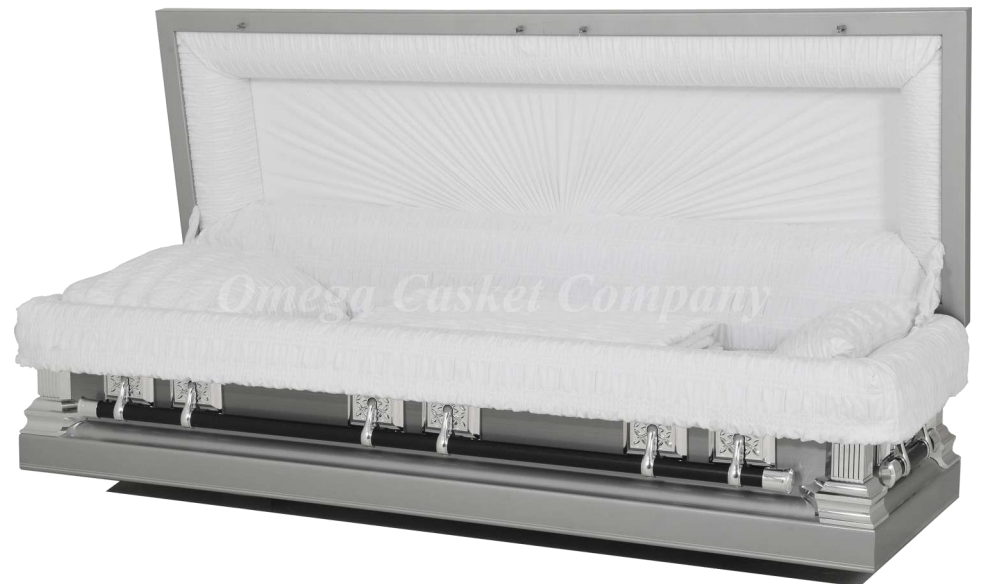

SILVER PEARL

Brushed Silver 18 ga. Steel with Ivory Velvet Interior